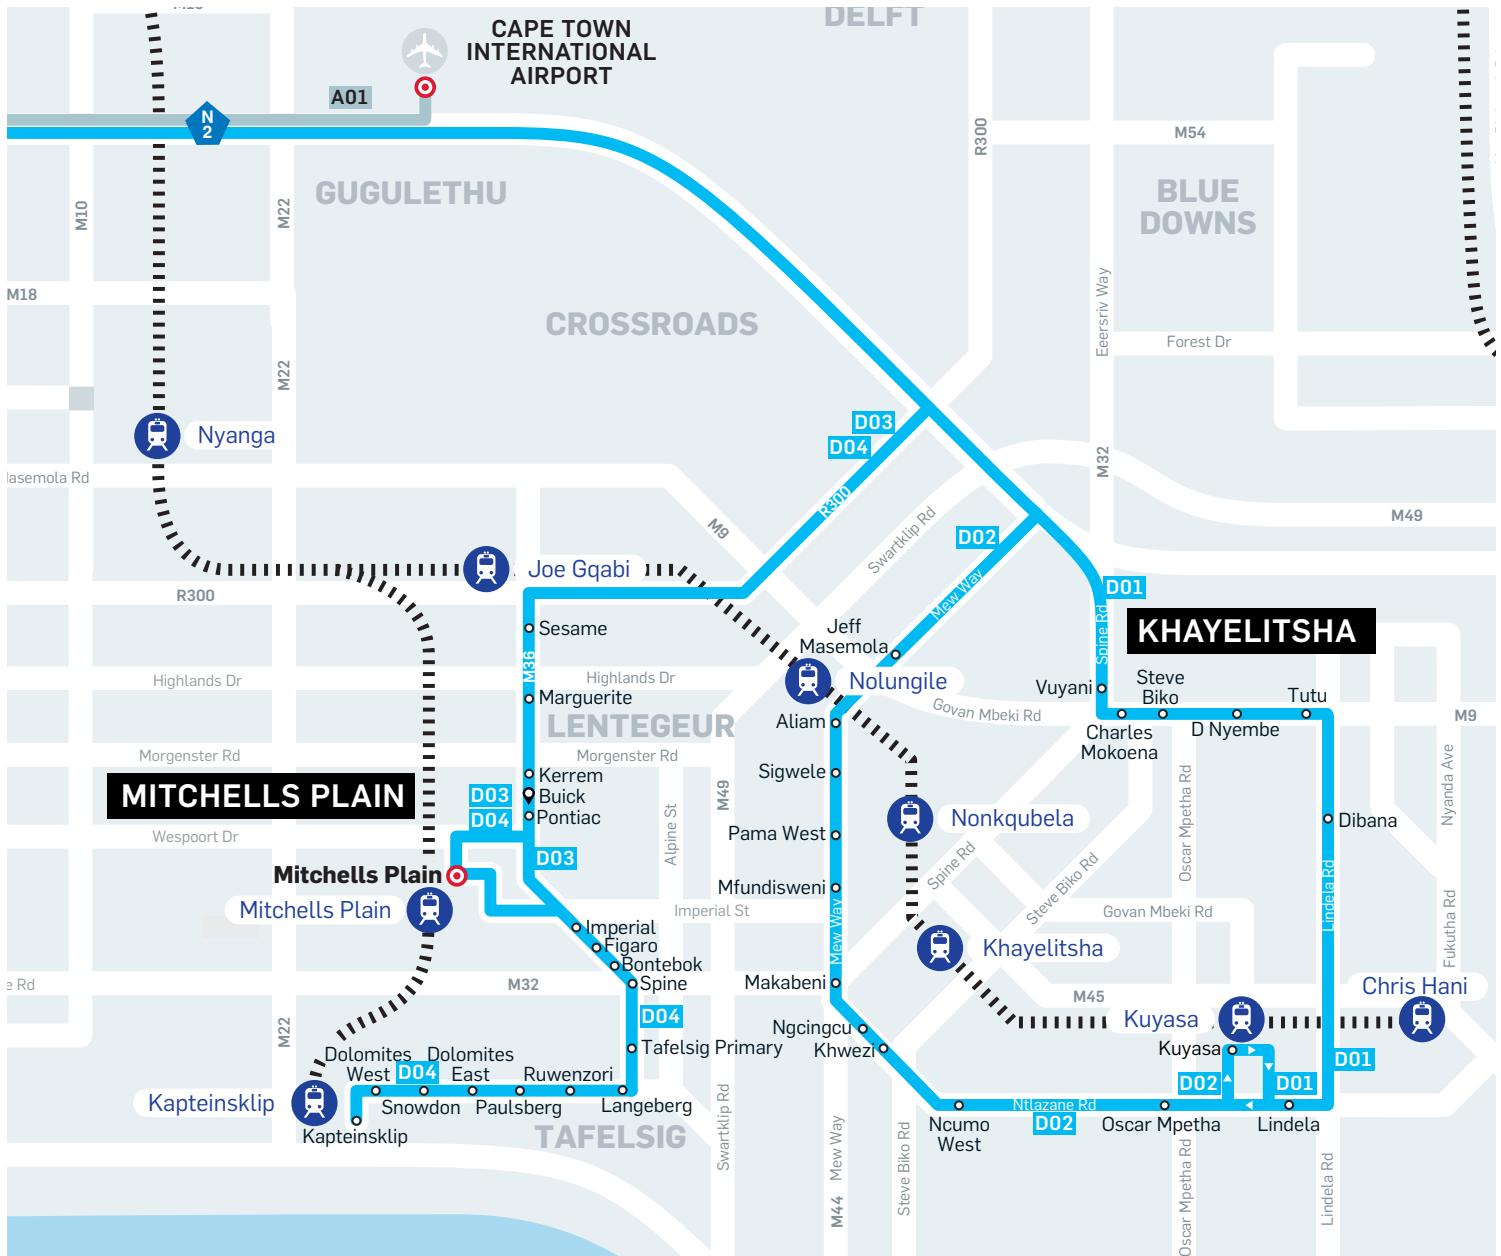

# Mitchells Plain and Khayelitsha routes - 27 October 2018

## Main routes

**A01** Airport – Civic Centre

## Direct routes

**D01** Khayelitsha East – Civic Centre

**D02** Khayelitsha West – Civic Centre

**D03** Mitchells Plain East – Civic Centre

**D04** Kapteinsklip – Mitchells Plain Town Centre – Civic Centre

**MyCITI**  
Siyajikeleza. Laat Wiel.  
Going Places.